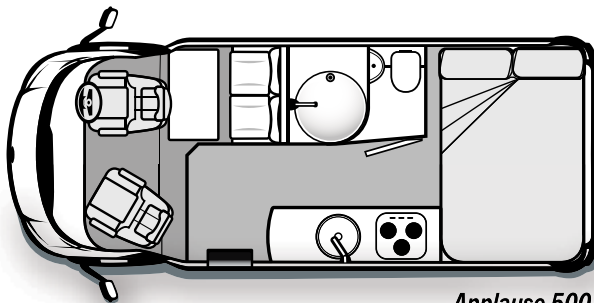

Note: Some standard features may vary on future models & layouts.

APPLAUSE SPECIFICATIONS

MODEL	Body Length Exterior	Width (Awning)*	Travel Height	Kerb Mass	GVM (Gross Vehicle Mass)
APPLAUSE 500	5980mm	2500mm	2470mm	2915kg	4005kg
APPLAUSE 600	6400mm	2500mm	2470mm	2940kg	4005kg
APPLAUSE 600 - 2	6400mm	2500mm	2470mm	2940kg	4005kg
APPLAUSE 600 - 3	6400mm	2500mm	2470mm	2940kg	4005kg