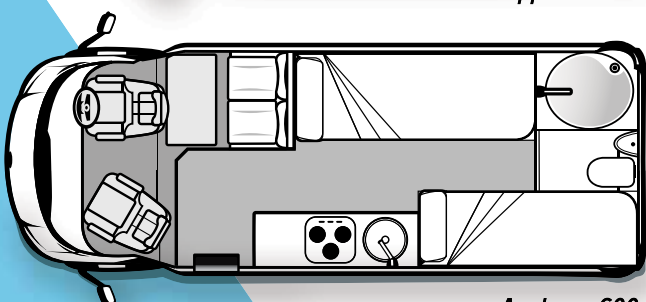

Applause 600