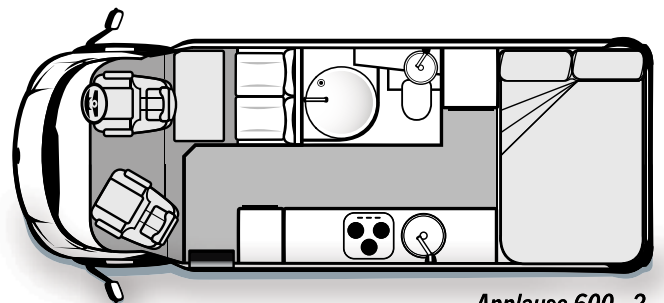

Applause 600 - 2