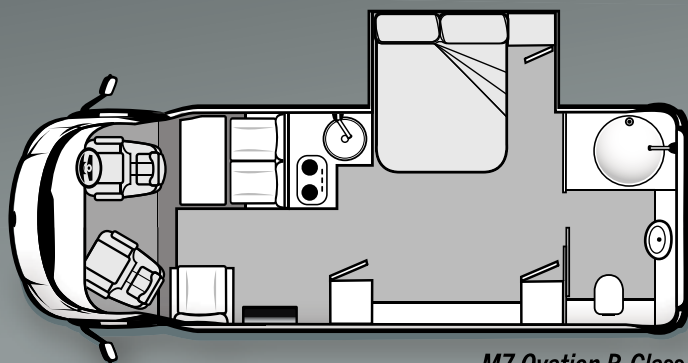

M7 Ovation B-Class