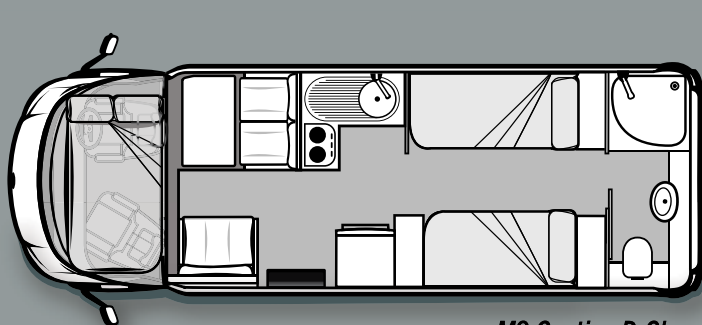

M9 Ovation B-Class