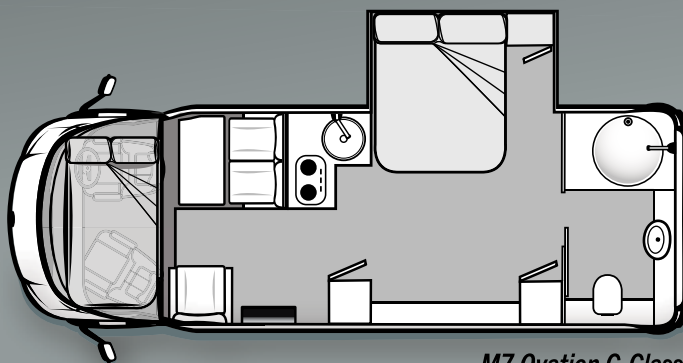

M7 Ovation C-Class