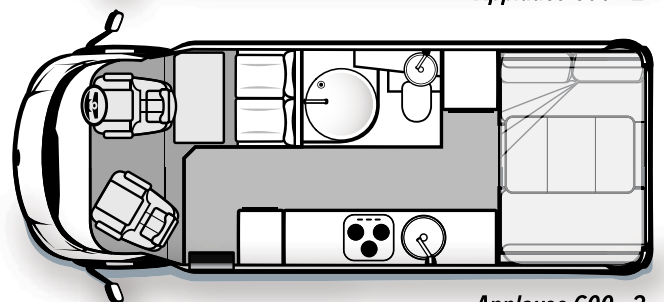

Applause 600 - 3
Dinette converts into double bed